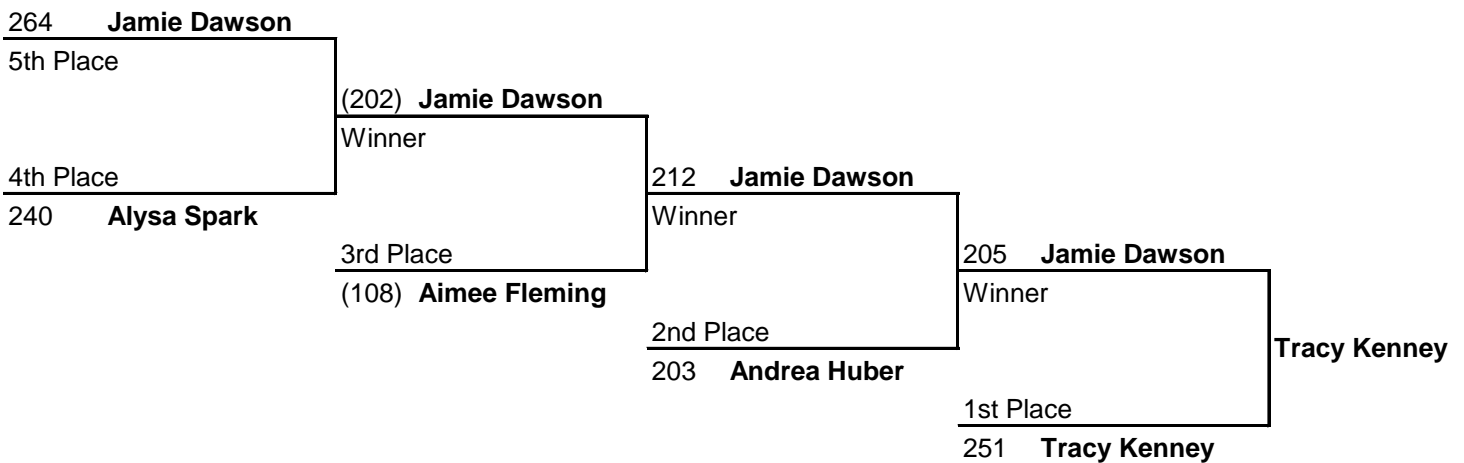

LADIES SINGLES

		#1	#2	#3	#4	#5	#6	#7	#8	#9	#10	Total	Average
Prince Albert	Tracy Kenney	246	223	264	208	265	262	266	324	243	202	2503	250.30
Saskatoon	Andrea Huber	212	249	304	254	240	176	327	180	235	273	2450	245.00
Regina	Aimee Fleming	200	254	360	225	213	202	197	251	233	312	2447	244.70
Saskatoon	Alysa Spark	200	311	181	276	227	252	264	247	253	232	2443	244.30
North West	Jamie Dawson	220	196	260	252	212	257	238	225	256	278	2394	239.40
Saskatoon	Amber Neuberger	241	218	201	304	156	227	260	253	244	253	2357	235.70
Regina	Simone Leon	206	271	182	215	255	218	189	295	248	228	2307	230.70
North East	Heather Lawrence	196	218	219	249	256	207	219	235	232	214	2245	224.50
North West	Monique Sommerfeld	193	213	254	225	202	146	212	254	254	235	2188	218.80
Prince Albert	Carol Paetsch	151	202	340	212	213	182	264	183	246	192	2185	218.50
South	Kinda Peters	290	214	173	206	262	208	184	161	251	170	2119	211.90
North West	Tracy Anseth	192	244	223	198	225	177	230	225	157	214	2085	208.50
South	Linda McIntyre	227	255	190	209	190	173	225	158	159	282	2068	206.80
Regina	Lisa Zver	195	181	202	240	205	154	213	157	286	222	2055	205.50
South	Kariann Robinson	241	155	193	236	173	192	266	184	220	163	2023	202.30
North East	Kristy Schafer	198	171	205	264	143	221	225	204	207	170	2008	200.80
North East	Myrna Ruthven	238	176	253	197	235	173	140	246	173	175	2006	200.60
Prince Albert	Danielle Collins	138	219	213	204	186	185	180	214	227	197	1963	196.30

2014

LADIES SINGLES CHAMPION

TRACY KENNEY